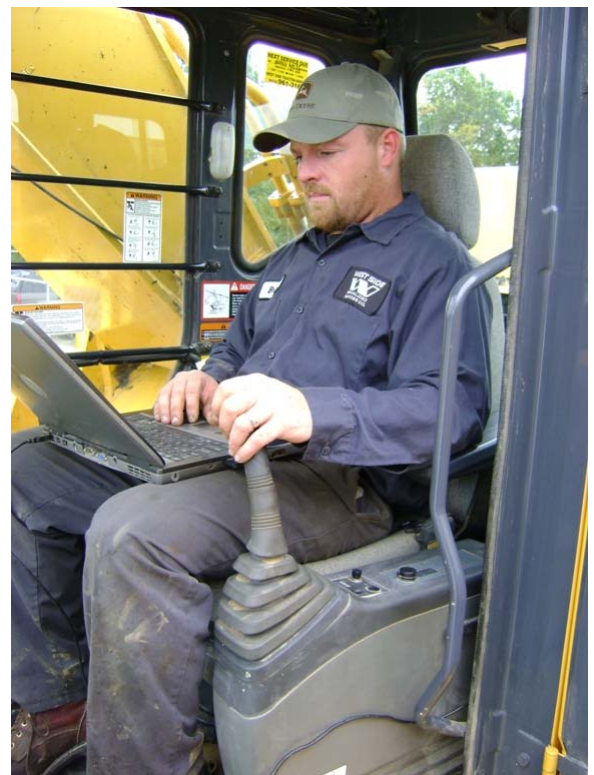

Contact Your CSA or The West Side Tractor Facility Closest To You

Naperville 630-355-7150

South Holland 708-331-6362

Wauconda 847-526-7700

Rockdale 815-730-9011

Rockford 815-961-3160