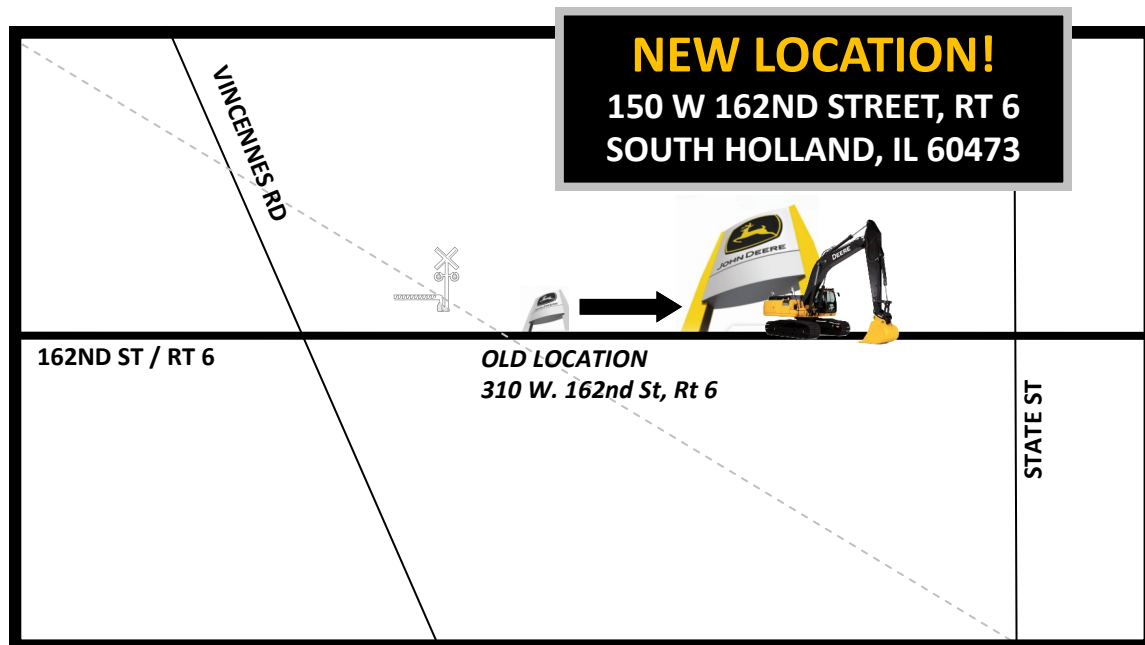

WE'RE MOVING!

NEW SOUTH HOLLAND, IL LOCATION

We are pleased to announce that West Side Tractor's South Holland, Illinois store is MOVING!

The NEW 25,200 sq. ft. facility is located JUST DOWN THE ROAD from the old building. The new store will be open for business on Monday, January 27, 2014.

To accommodate the area's customer base, the new building features...

- 10 Shop Service Bays equipped with state-of-the-art service tools and equipment
- 4,000 sq. ft. Parts Department
- Spacious and comfortable office areas for our employees and customers to do business in

*NOTE, West Side's South Holland phone and fax numbers will remain the same.